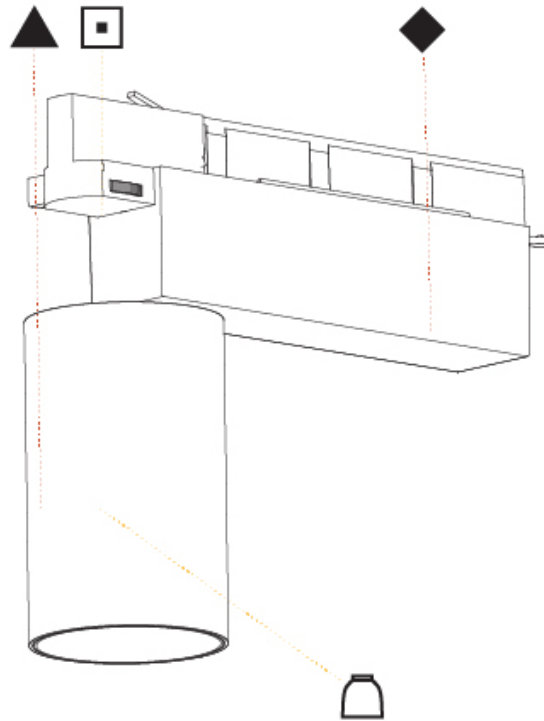

CENTRIQ 75 TRACK

A3T115-

PROJECT
TYPE
SPECIFIER
QUANTITY
DATE

A