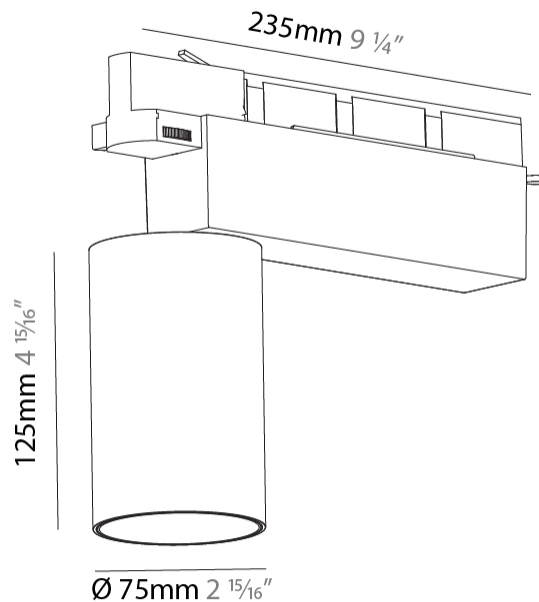

GENERAL

Series: Centriq
 Subseries: Centriq 75
 Brand: Prolicht
 Division: Architectural
 Mounting Type: Track
 Mounting Location: Ceiling
 Subcategory: Spots

PHYSICAL

Shape: Cylinder
 Diameter (mm): 75
 Diameter (in): 2 ¹⁵/₁₆
 Length (mm): 235
 Length (in): 9 ¹/₄
 Height (mm): 182
 Height (in): 7 ³/₁₆
 Light Distribution: Adjustable / Direct
 Weight (kg): 1.099
 Weight (lbs): 2.42
 Installation Requirement: Track or profile system
 Fixture Finish: SSR / BKV / CWI / CRY / HAB / UFT / ITA / RUA / FTG / MYG / LOD / PUS / FRO / FUP / KIA / POP / BLS / SPG / MEY / GOH / GUM / CHC / COM / ABZ / JAG / OBR / MOS / ROR
 Fixture Material: Aluminum Die Cast

OPTICAL

Reflector°: 20 / 25 / 40
 Adjustability: Rotational 340°; Tilt 90°
 Upon Request: Special Beam Angles

RATINGS AND CERTIFICATIONS

Certified By: Certified for North American Standards
 IP rating: IP20

GENERAL

Series: Centriq
 Subseries: Centriq 75
 Brand: Prolicht
 Division: Architectural
 Mounting Type: Track
 Mounting Location: Ceiling
 Subcategory: Spots

PHYSICAL

Shape: Cylinder
 Diameter (mm): 75
 Diameter (in): 2 15/16
 Length (mm): 235
 Length (in): 9 1/4
 Height (mm): 125
 Height (in): 4 15/16
 Light Distribution: Adjustable / Direct
 Weight (kg): 1.099
 Weight (lbs): 2 7/16
 Fixture Finish: SSR / BKV / CWI / CRY / HAB / UFT / ITA / RUA / FTG / MYG / LOD / PUS / FRO / FUP / KIA / POP / BLS / SPG / MEY / GOH / GUM / CHC / COM / ABZ / JAG / OBR / MOS / ROR
 Fixture Material: Aluminum